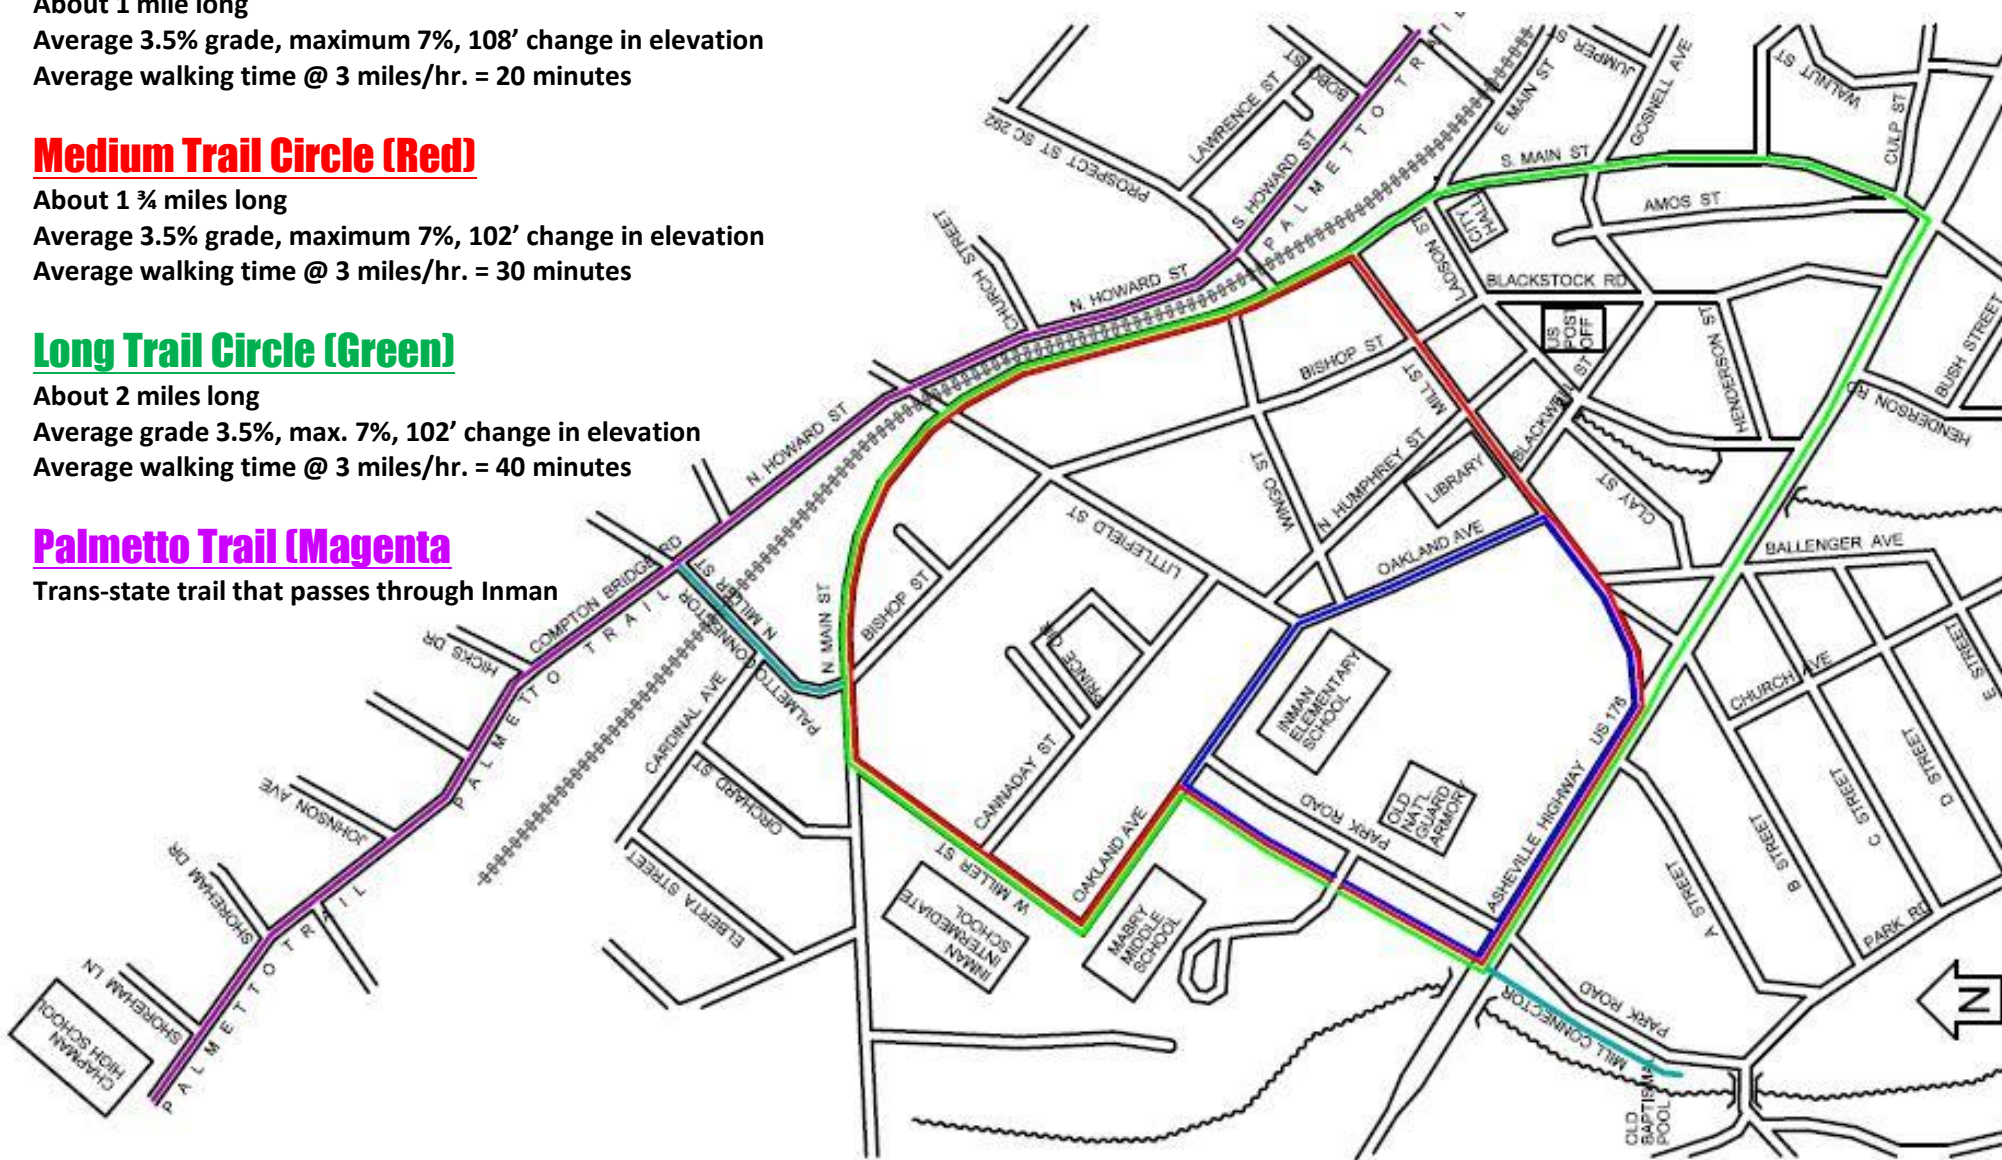

Inman Trail

Short Trail Circle (Blue)

About 1 mile long

Average 3.5% grade, maximum 7%, 108' change in elevation

Average walking time @ 3 miles/hr. = 20 minutes

Medium Trail Circle (Red)

About 1 ¼ miles long

Average 3.5% grade, maximum 7%, 102' change in elevation

Average walking time @ 3 miles/hr. = 30 minutes

Long Trail Circle (Green)

About 2 miles long

Average grade 3.5%, max. 7%, 102' change in elevation

Average walking time @ 3 miles/hr. = 40 minutes

Palmetto Trail (Magenta)

Trans-state trail that passes through Inman

Mill Connector

About 0.2 miles long

Average 4% grade, maximum 7%, 24' change in elevation.

Average walking time @ 3 miles/hr. = 5 minutes

Palmetto Connector

About 0.2 miles long

Average 6% grade, maximum 12%, 11' change in elevation

Average walking time @ 3 miles/hr. = 5 minutes